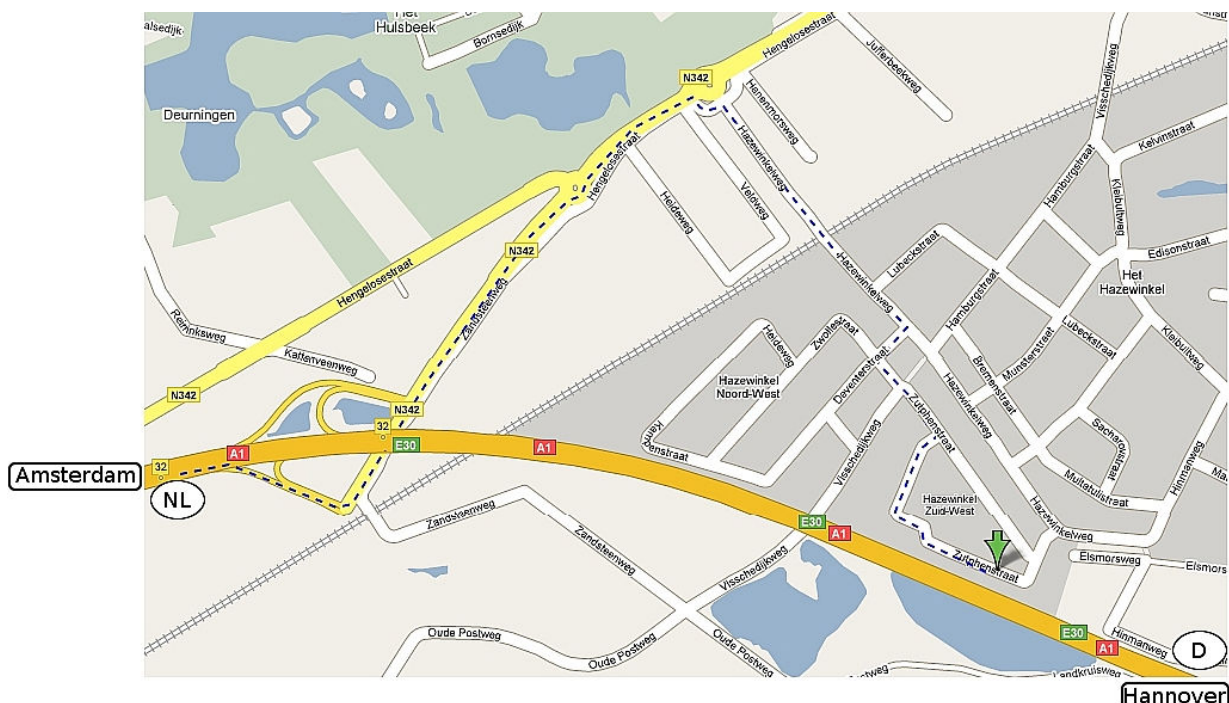

Directions to Nanomi

Directions by car

- Take the A1 highway to Oldenzaal.
- Leave this highway at junction 32 (Ootmarsum).
- At the end of this exit turn to the left towards Oldenzaal/Ootmarsum.
- Turn to the right at the second roundabout (Hazewinkelweg).
- Take the first road to the right, after the railway viaduct.
- Take the first road to the left.
- Take the second road to the right.
- Follow this road parallel to the highway until you see the building “Valkenaer” on your left hand side (see picture above).

After you have parked your car it is best to give us a call to pick you up from there (+31 541 53 99 18).

Direction by public transport

Visitors from abroad can either fly into Amsterdam Schiphol Airport or use the German airports of Düsseldorf or Münster-Osnabrück.